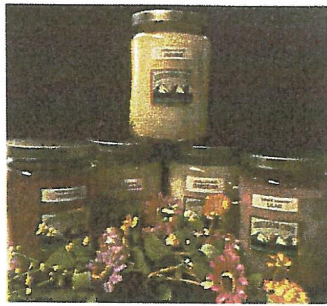

Mountainhome Candle

Handpoured in Cresco, PA
Double Wicked and Double Scented
Western Wayne Band and Color Guard Fundraiser

28 oz. candle for \$16/ Student profit \$5 per candle

Orders due Wednesday, November 20th

- Apple Spice: **(AS)** Fall favorite blend of apples, cinnamon and spices
Bayberry: **(BB)** Popular & traditional holiday fragrance
Cafe Mocha: **(CM)** Fresh brewed coffee with hints of chocolate
Christmas Tree: **(CT)** Like a fresh cut fir
Cinnamon Bun: **(CB)** Warm cinnamon rolls right out of the oven
French Vanilla: **(FV)** Sweet and creamy
Fresh Downy: **(FD)** Classic, fresh and clean
Lavender & Sage: **(LS)** Relaxing & clean year-round scent
Midnight Dream: **(MD)** Deep & smokey cologne type
Orange Spice Tea: **(OST)** Citrus, tea and warm spices
Peppermint: **(PM)** Crisp & minty scent perfect for Winter
Sugar Cookie: **(SC)** Sweet and warm with notes of vanilla, butter & sugar
Sugar Plum: **(SP)** Fruity and sweet with just a hint of spice